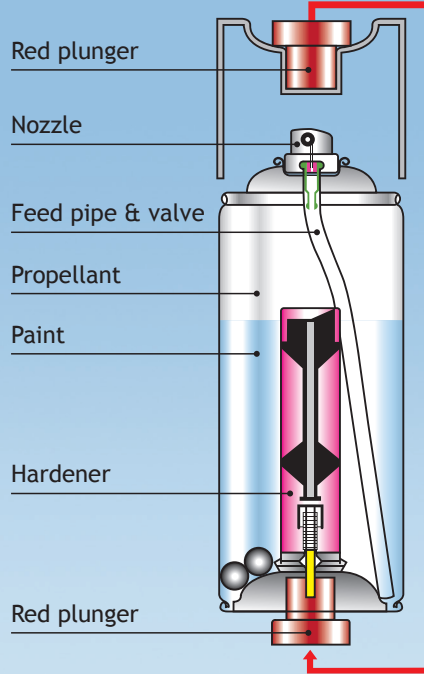

# CHICAGO RIVERWALK

**Matthews  
Paint in an  
Aerosol**

**Quickly and Easily  
Repair Scratched or  
Damaged Signs**

Launched at ISA in Orlando,  
EZ Spray is now available.

- 2-component technology comprises Matthews paint and hardener in one can so there is no need to worry about mixing in the field.
- Hardener is integrated in a separate cylinder and is released when the drive pin punctures the cylinder.
- Allows for custom mixing of any N, SOA or SVOC color or clear.